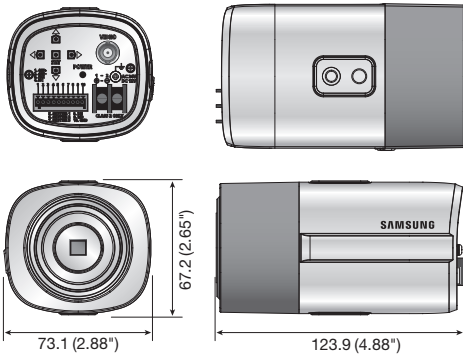

# SCB-5005

1000TVL (1280H) WDR Camera

\* Lens not included

## Dimensions

Unit : mm (inch)