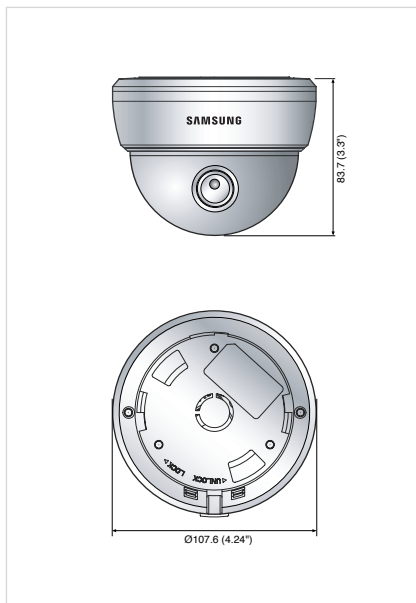

Dimensions

Unit : mm (inch)

The Eco mark represents Samsung Techwin's will to create environment-friendly products, and indicates that the product satisfies the EU RoHS Directive.

Design and specifications are subject to change without notice.

SAMSUNG TECHWIN CO., LTD.

145-3, Sangdaewon 1-dong, Jungwon-gu, Seongnam-si, Gyeonggi-do Korea 462-703
Tel : +82-70-7147-8741~8749, 8752~8760 Fax : +82-31-8018-3745
www.samsungcctv.com www.samsungsecurity.com

DISTRIBUTED BY