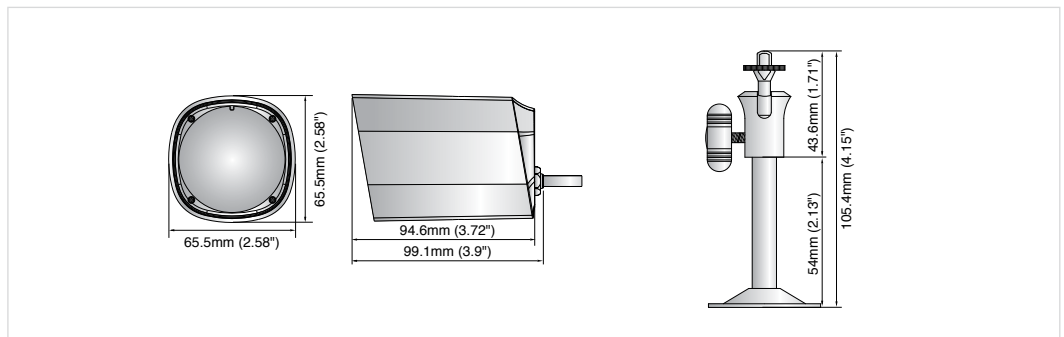

Dimensions

Unit : mm (inch)