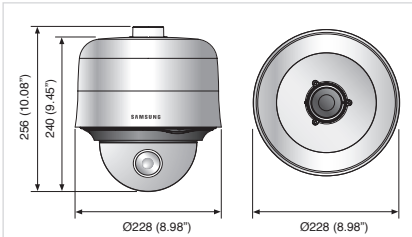

# 43x Zoom High Resolution WDR PTZ Dome Camera

## Dimensions

Unit : mm (inch)

SCP-3430H/2430H

SCP-3430/2430