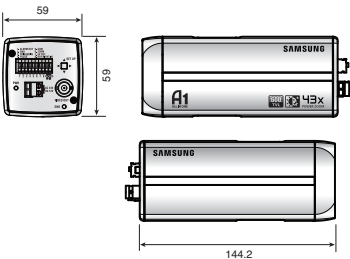

SCZ-3430/2430(Dual Voltage)

The Eco mark represents Samsung Techwin's will to create environment-friendly products, and indicates that the product satisfies the EU RoHS Directive.

Design and specifications are subject to change without notice.

SAMSUNG TECHWIN CO., LTD.

701, Sampyeong-dong, Bundang-gu, Seongnam-si, Gyeonggi-do Korea 463-400
Tel : +82-70-7147-8741 ~ 8749, 8752 ~ 8760 Fax : +82-31-8018-3745
www.samsungsecurity.com www.samsungcctv.com

■ DISTRIBUTED BY