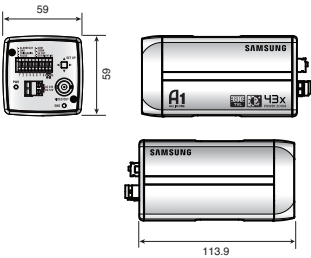

Dimensions

Unit : mm (inch)

SCZ-3430/2430(DC Voltage)