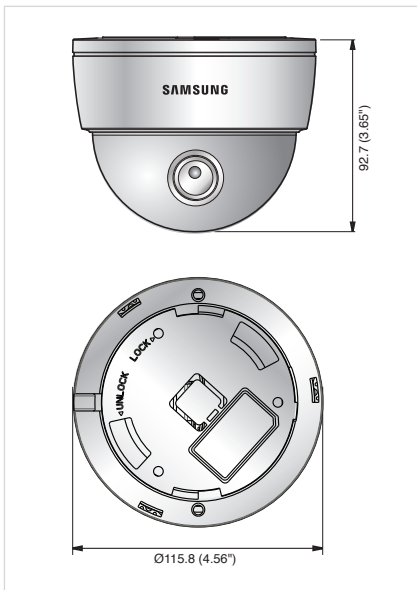

Dimensions

Unit : mm (inch)

Design and specifications are subject to change without notice.

The Eco mark represents Samsung Techwin's will to create environment-friendly products, and indicates that the product satisfies the EU RoHS Directive.

■ DISTRIBUTED BY