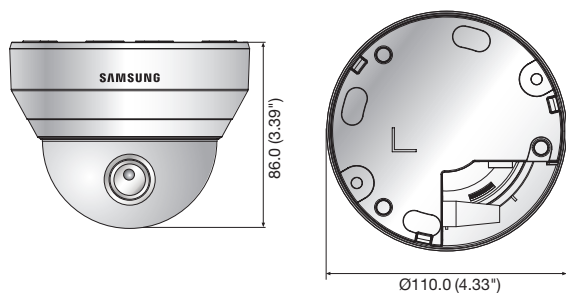

## Key Features

- Max. 2M (1920 x 1080) resolution
- 3.6mm fixed lens
- 0.15Lux@F1.8 (Color), 0Lux@F1.8 (B/W : IR LED on)
- 30fps@all resolutions (H.264)
- H.264, MJPEG dual codec, Multiple streaming
- Motion detection, Tampering
- micro SD/SDHC memory slot, PoE
- IR viewable length 15m
- Hallway view support (Rotate 90°/270°)
- LDC support (Lens Distortion Correction)

## Dimensions

Unit : mm (inch)