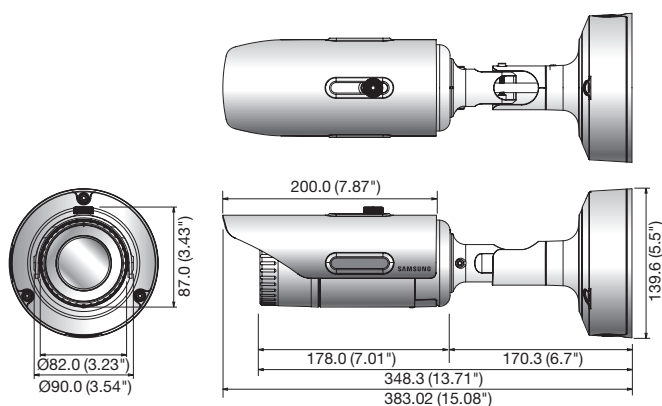

SNO-8081R

5Megapixel Network IR Bullet Camera

Key Features

- Max 5M (2592 x 1944) resolution
- 0.12Lux@F1.3 (Color), 0Lux (B/W : IR LED on)
- 30fps@all resolutions
- 3.93 ~ 9.4mm (2.4x) motorized varifocal lens
- H.265, H.264, MJPEG support
- Day & Night (ICR), WDR (120dB), Simple focus, P-Iris
- Tampering, Audio detection
- SD/SDHC/SDXC memory slot, NAS, Local PC support
- Hallway view (Rotate 90° / 270°)
- LDC (Lens Distortion Correction)
- IP66, IK10, Bi-directional audio support

Dimensions

Unit : mm (inch)

SNO-8081RN/P	
VIDEO	
Imaging Device	1/1.8" 6M CMOS
Total Pixels	3,096(H) x 2,094(V)
Effective Pixels	2,616(H) x 1,976(V)
Scanning System	Progressive
Min. Illumination	5M mode - Color : 0.3Lux (1/30sec, F1.3, 50IRE), 0.005Lux (2sec, F1.3, 50IRE) 0.12Lux (1/30sec, F1.3, 30IRE), 0.002Lux (2sec, F1.3, 30IRE) 2M mode - Color : 0.3Lux (1/30sec, F1.3, 50IRE), 0.005Lux (2sec, F1.3, 50IRE) 0.12Lux (1/30sec, F1.3, 30IRE), 0.002Lux (2sec, F1.3, 30IRE) B/W : 0Lux (IR LED on)
S / N Ratio	50dB
Video Output	CVBS : 1.0Vpp / 75Ω composite, 704 x 480(N), 704 x 576(P), for installation DIP connector type
LENS	
Focal Length (Zoom Ratio)	3.93 ~ 9.4mm (2.4x) motorized varifocal
Max. Aperture Ratio	F1.3
Angular Field of View	H : 93.4°(Wide) ~ 39.2°(Tele) / V : 68.1°(Wide) ~ 29.3°(Tele)
Min. Object Distance	0.5m (1.64ft)
Focus Control	Simple focus (Motorized V/F) / Manual, Remote control via network (Manual, Simple focus)
Lens Type / Mount Type	DC auto iris, support P-Iris mode / Board-in type
LDC (Lens Distortion Correction)	Off / On (Level adjustment : 1 ~ 5)
OPERATIONAL	
Viewable Length	30m (98.43ft)
Camera Title	Off / On (Displayed up to 15 characters)
Day & Night	Auto (ICR) / Color / B/W / External / Schedule
Backlight Compensation	Off / BLC / WDR
Wide Dynamic Range	120dB
Contrast Enhancement	SSDR (Samsung Super Dynamic Range) (Off / On)
Digital Noise Reduction	SSNR III (2D+3D noise filter) (Off / On)
Digital Image Stabilization	Off / On
Motion Detection	Off / On (4ea, Rectangle)
Privacy Masking	Off / On (6ea, Rectangle) - Color : Black / Blue / Red / Grey / White
Gain Control	Off / Low / Medium / High
White Balance	ATW / AWC / Manual / Indoor / Outdoor (Include mercury & Sodium)
Electronic Shutter Speed	Minimum / Maximum / Anti flicker (2 ~ 1/12,000sec)
Flip / Mirror	Off / On, Halfway : 90° / 270°
Intelligent Video Analytics	Tampering, Audio detection - with metadata
Alarm I/O	Input 1ea / Output 1ea
Alarm Triggers	Alarm input, Motion detection, Intelligent video analytics, Network disconnect
Alarm Events	File upload via FTP and E-mail, Notification via E-mail, TCP Local storage (SD/SDHC) or NAS recording at event triggers, External output
Pixel Counter / Web Viewer Help	Support / Support (English only)
NETWORK	
Ethernet	RJ-45 (10/100BASE-T)
Video Compression Format	H.265 : Main, H.264 (MPEG-4 part 10/AVC) : Main / Baseline / High, MJPEG 5M mode : 2592 x 1944, 1920 x 1080, 1600 x 1200, 1280 x 1024, 1280 x 960, 1280 x 720, 1024 x 768, 800 x 600, 720 x 576, 720 x 480, 640 x 480, 320 x 240 2M mode : 1920 x 1080, 1280 x 1024, 1280 x 960, 1280 x 720, 1024 x 768, 800 x 600, 720 x 576, 720 x 480, 640 x 480, 320 x 240
Resolution	5M mode - H.265 / H.264 : 30fps in all resolutions MJPEG : more than 800 x 600 : 1fps, equal or less than 800 x 600 : 15fps 2M mode - H.265 / H.264 : 60fps in all resolutions MJPEG : more than 800 x 600 : 1fps, equal or less than 800 x 600 : 15fps
Max. Framerate	5M mode - H.265 / H.264 : 30fps in all resolutions MJPEG : more than 800 x 600 : 1fps, equal or less than 800 x 600 : 15fps 2M mode - H.265 / H.264 : 60fps in all resolutions MJPEG : more than 800 x 600 : 1fps, equal or less than 800 x 600 : 15fps
Smart Codec	Manual mode (Area-based : 4ea)
Video Quality Adjustment	H.265 / H.264 : Compression level, Target bitrate level control, MJPEG : Quality level control
Bitrate Control Method	H.265 / H.264 : CBR or VBR, MJPEG : VBR
Streaming Capability	Multiple streaming (Up to 3 profiles)
Audio In	Selectable (Mic in / Line in) Supply voltage : 2.5V DC (4mA), Input impedance : approx. 2K Ohm
Audio Out	Line out (3.5mm stereo mini jack), Max output level : 1Vrms G.711 u-law/G.726 selectable, G.726 (ADPCM) 8KHz, G.711 8KHz
Audio Compression Format	G.726 : 16Kbps, 24Kbps, 32Kbps, 40Kbps
Audio Communication	Bi-directional audio (2-way)
IP	IPv4, IPv6
Protocol	TCP/IP, UDP/IP, RTP(UDP), RTP(TCP), RTCP, RTSP, NTP, HTTP, HTTPS, SSL, DHCP, PPPoE, FTP, SMTP, ICMP, IGMP, SNMPv1/v2c/v3(MIB-2), ARP, DNS, DDNS, QoS, PIM-SM, UPnP, Bonjour HTTPS(SSL) login authentication, Digest login authentication
Security	IP address filtering, User access log, 802.1x authentication (EAP-TLS, EAP-LEAP)
Streaming Method	Unicast / Multicast
Max. User Access	10 users at unicast mode
Edge Storage	SD/SDHC/SDXC (128GB) - Motion images recorded in the SD/SDHC/SDXC memory card can be downloaded, NAS (Network Attached Storage), Local PC for instant recording
Application Programming Interface	ONVIF profile S, SUNAPI (HTTP API), SVNP, Samsung Techwin Open Platform
Webpage Language	English, French, German, Spanish, Italian, Chinese, Russian, Japanese, Swedish, Danish, Portuguese, Turkish, Polish, Czech, Rumanian, Serbian, Dutch, Croatian, Hungarian, Greek
Web Viewer	Supported OS : Windows XP / VISTA / 7 / 8 / 8.1 or higher, MAC OS X 10.7 Supported Browser : Microsoft Internet Explorer (Ver. 8 ~ 11), Mozilla Firefox (Ver. 9 ~ 19), Google Chrome (Ver. 15 ~ 25), Apple Safari (Ver. 6.0.2 (Mac OS X 10.8, 10.7 only), 5.1.7) * Mac OS X only
Central Management Software	SmartViewer, SSM
ENVIRONMENTAL	
Operating Temperature / Humidity	-40°C ~ +55°C (-40°F ~ +131°F) / Less than 90% RH *Start up should be done at above -35°C (-31°F)
Storage Temperature / Humidity	-30°C ~ +60°C (-22°F ~ +140°F) / Less than 90% RH
Ingress Protection / Vandal Resistance	IP66 / IK10
ELECTRICAL