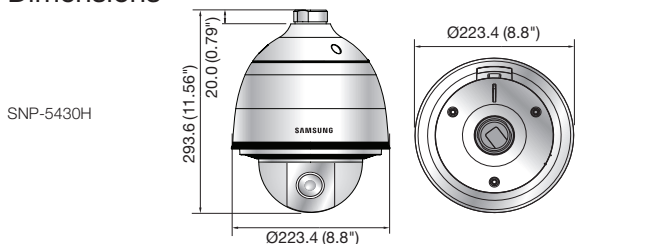

## Key Features

- Max. 1.3M (1280 x 1024) resolution
- 16 : 9 HD (720p) resolution support
- 3.5 ~ 150.5mm (43x) optical zoom, 16x digital zoom
- H.264, MJPEG dual codec, Multiple streaming
- Day & Night (ICR), WDR (120dB)
- Auto tracking, Intelligent video analytics
- PoE+, SD/SDHC/SDXC memory slot, Bi-directional audio support
- IP66 / IK10 (SNP-5430H), IK10 (SNP-5430 + SHP-3701H only)

## Dimensions

Unit : mm (inch)