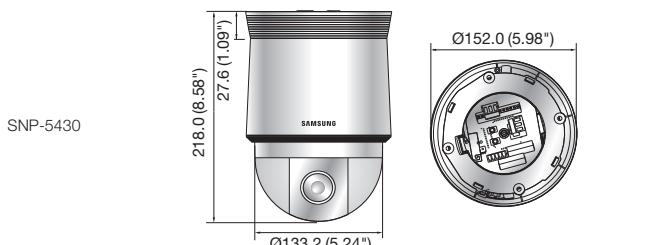

## Key Features

- Max. 1.3M (1280 x 1024) resolution
- 16 : 9 HD (720p) resolution support
- 3.5 ~ 150.5mm (43x) optical zoom, 16x digital zoom
- H.264, MJPEG dual codec, Multiple streaming
- Day & Night (ICR), WDR (120dB)
- Auto tracking, Intelligent video analytics
- PoE+, SD/SDHC/SDXC memory slot, Bi-directional audio support
- IP66 / IK10 (SNP-5430H), IK10 (SNP-5430 + SHP-3701H only)

## Dimensions

Unit : mm (inch)