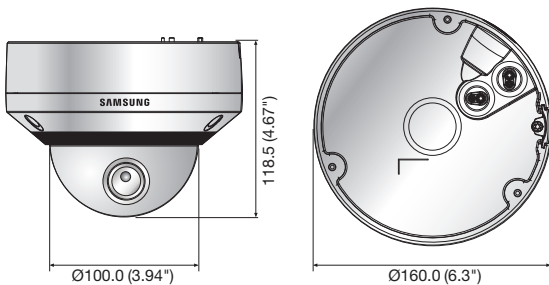

## Key Features

- Max. 5M (2592 x 1944) high resolution
- 20fps@5MP, Simple focus
- 3.6 ~ 9.4mm (2.6x) motorized varifocal lens
- WDR (60dB)
- Up to 32 privacy masking zones
- Tampering, Audio detection
- micro SD/SDHC/SDXC memory slot
- Bi-directional audio support, IP66, IK10, Heater by PoE

## Dimensions

Unit : mm (inch)