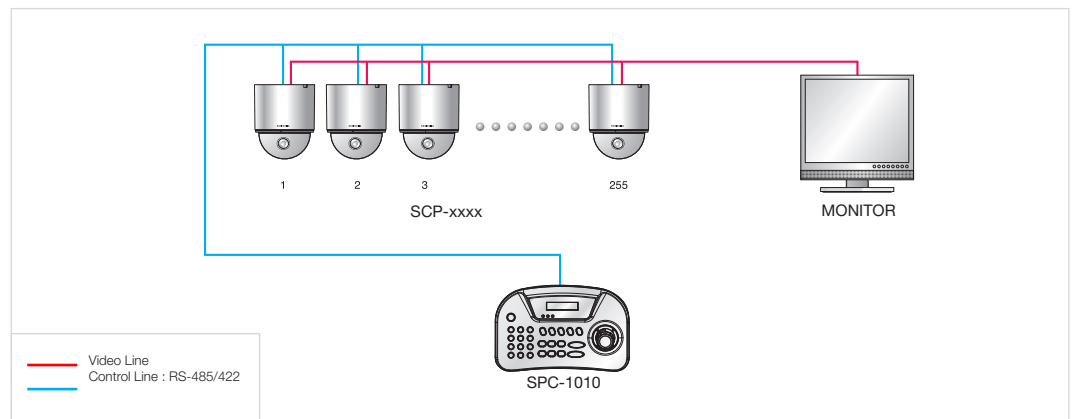

System Configuration