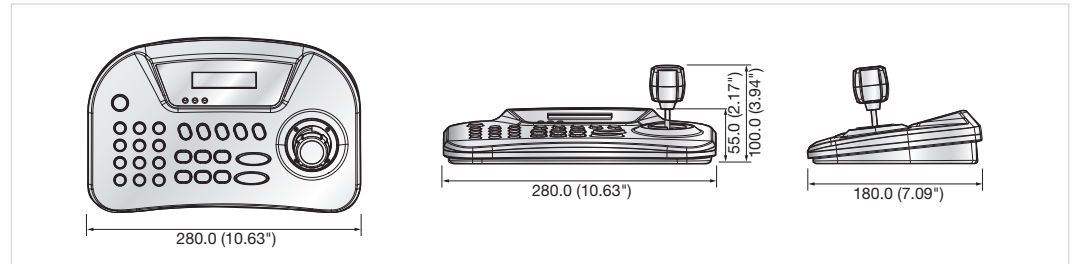

Dimensions

Unit : mm (inch)