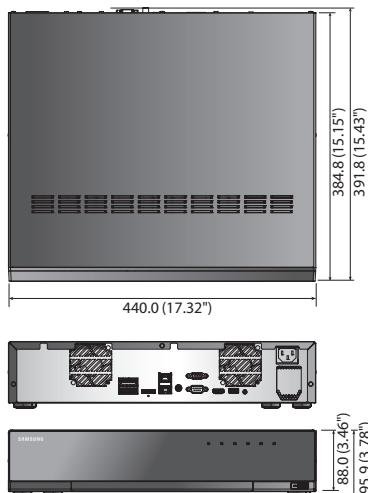

Dimensions

Unit : mm (inch)

		XRN-2011
DISPLAY		
Video	Inputs	Up to 32CH
	Resolution	CIF ~ 12MP
	Protocols	Samsung, ONVIF
Live	Local Display	1x HDMI, 1x VGA dual monitor
	Multi Screen Display	[Local monitor] 1 / 2V / 3V / 4 / 9 / 16 / 25 / 36 / Sequence, [Web] 1 / 4 / 9 / 16 / 25 / 36 / Sequence
	Performance	[Local monitor] 12M (30fps), 8.3M (120fps), 1080p (480fps), 720P (960fps), D1 (960fps)
PERFORMANCE		
Operating System	Embedded	Linux
	Compression	H.265, H.264, MJPEG, WiseStream (H.265, H.264)
Recording	Recording Bandwidth	Max. 256Mbps, Max. 100Mbps (RAID 5 mode)
	Resolution	CIF ~ 12MP
	Mode	Normal, Schedule (Continuous / Event), Event (Pre / Post)
	Event Trigger	Alarm input, Video loss, Camera event (Sensor, MD, Video analytics)
	Event Action	E-mail, PTZ preset, Alarm out, Buzzer, Monitor out
Search & Playback	Playback Bandwidth	32Mbps (16CH simultaneously)
	Performance	Max. 4 users (Local 1, Remote 3)
	Mode	Date & Time (Calendar) / Event log list / Text search
	Simultaneous Playback	Max. 16CH (Local monitor, CMS)
	Resolution	CIF ~ 12MP
Storage	Fish-eye Dewarping	WEB / CMS
	Playback Control	Fast/Slow Forward/Backward, Move one step up/down
	Built-in / Internal HDD	0TB ~ 6TB / 8 (Hot swap) - Max. 48TB (Non-RAID), Max. 36TB (RAID 5)
	External RAID	iSCSI storage (Max. 384TB), Promise VessRaid R2600 RAID 5 (Array size : 4 HDD x 2 array)
Backup	File Backup (Via Web)	BU/Exe (GUI), JPG/AVI (Network)
	Function	Multi channel (Up to 16CH) play, Date-time/title display
Sensor	Input / Output	8 / 4 (NO/NC selectable)
	Input	32CH (Network)
Audio	Compression	G.711, G.726, AAC (16/48KHz)
	Audio Communication	2-way
NETWORK		
Interface		RJ-45, Gigabit ethernet x 2
Protocol Support		TCP/IP, UDP/IP, RTP (UDP), RTP (TCP), RTSP, NTP, HTTP, DHCP (Server, Client), PPPoE, SMTP, ICMP, IGMP, ARP, DNS, DDNS, uPnP, HTTPS, SNMP, ONVIF (Profile-S), SUNAPI (Server, Client)
DDNS		iPOLiS DDNS
Transmission Bandwidth		512Mbps (iSCSI off), 256Mbps (iSCSI on)
Max. Remote Users		Search 3 / Live unicast 10 / Live multicast 20
IP		IPv4 / IPv6
Security		IP address filtering, User access log, 802.1x authentication, Encryption English, French, German, Italian, Spanish, Russian, Turkish, Polish, Dutch, Swedish, Czech, Portuguese, Danish, Rumanian, Serbian, Croatian, Hungarian, Greek, Norwegian, Finnish, Korean, Chinese, Japanese, Thai
Language		English, French, German, Italian, Spanish, Russian, Turkish, Polish, Dutch, Swedish, Czech, Portuguese, Danish, Rumanian, Serbian, Croatian, Hungarian, Greek, Norwegian, Finnish, Korean, Chinese, Japanese, Thai
OS		Window 7, 8, 10, Mac OS X (10.8 or above)
Web Browser		MS IE, Google Chrome, Mac Safari, Firefox
Viewer Software		SSM, Webviewer, SmartViewer, iPOLiS mobile viewer
CMS Support		SDK / CGI (SUNAPI)
FUNCTIONS		
Camera Setup	Register	Auto, Manual
	Setup Items	IP address, Add profile edit, Bitrate, Compression, GOP, Quality, Camera MD setup, Camera video setup (Simple focus, Brightness/Contrast, Flip/Mirror, IRIS, WDR, D&N, SSNR, Shutter, SSSD, DIS), Fisheye dewarping mode, Hallway view setup, Camera webpage
PTZ	Control / Preset	Via GUI, Webviewer, SPC-2000 / 255 presets
	OS	Android, iOS
Smart Phone	Protocol Support	RTP, RTSP, HTTP, CGI (SUNAPI)
	Control	Live (16CH) : Multi-profile support, Playback (1CH)
	Max. Remote Users	Search 3 / Live unicast 10
Redundancy	Failover / ARB	N + 1 / Yes
	System Control	Mouse, Web, SPC-2000 (Controller)
INDICATOR / INTERFACE		
Front	Indicator	LED (Status indicator) : 6ea HDD action 1, Alarm 1, Power 1, Record 1, RAID 1, Network1
	HDMI	Main : 1ea (Both support Live / PB / Setup) Support up to 4K (3840 x 2160, Single monitor mode)
	VGA	Sub : 1ea (Support live screen up to 16 div. mode)
	Audio	Out 1ea (RCA, Line)
Connections	Ethernet	RJ-45 2ea (LAN/WAN, 1Gbps)
	Alarm	In 8ea (Terminal block), Alarm reset 1ea Out 4ea (Terminal block) - Relay out1 (NO/NC/COM) - Relay out 2 ~ 4 (NO/COM)
	USB	2ea (Front 1, Rear 1)
	Storage	1 e-SATA
	Serial / Reset	RS-232C / Switch 1ea
	Power Cord	1ea AC Inlet
SYSTEM		
Log	Log List	Max. 20,000 (System log, Event log each)
GENERAL		
Electrical	Input Voltage / Current	100 ~ 240V AC ±10%, 50/60Hz / 4 ~ 1.5A
	Power Consumption	Max. 99W (338BTU, 6TB HDD x 8ea)
Environmental	Operating Temperature	+0°C ~ +40°C (+32°F ~ +104°F)
	Operating Humidity	20% ~ 85% RH
Mechanical	Color / Material	Black / Metal
	Dimensions (WxHxD)	440.0 x 88.0 x 384.8mm (17.32" x 3.46" x 15.15") (2U)
	Weight	5.43Kg (11.97 lb) (without HDD)