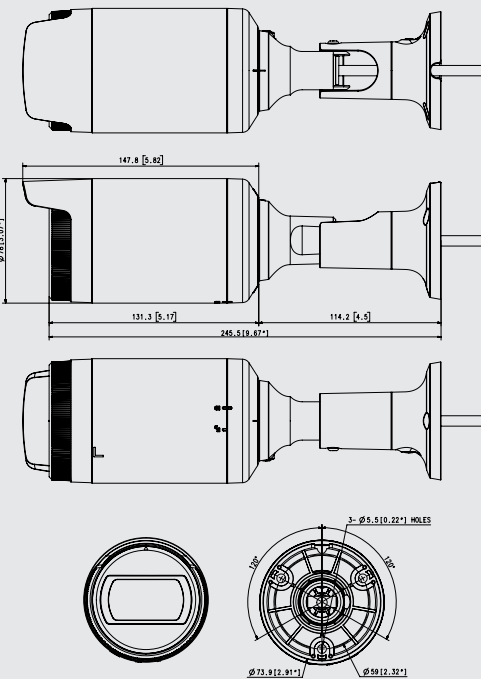

Key Features

- Max. 2megapixel (1920 x 1080) resolution
- Built-in 2.8 mm fixed lens
- Max. 30fps@all resolutions (H.264)
- H.264, MJPEG codec supported, Multiple streaming
- Day & Night (ICR), WDR (120dB)
- Tampering, Motion detection
- microSD/SDHC/SDXC memory slot (Max. 32GB), PoE
- Hallway view, WiseStreamII support
- IR viewable length 20m

Dimensions

Unit:mm(inch)

LNO-6012R

NETWORK

Webpage Language	English, Korean, Chinese, French, Italian, Spanish, German, Japanese, Russian, Swedish, Portuguese, Czech, Polish, Turkish, Dutch
Web Viewer	Supported OS: Windows 7, 8.1, 10, Mac OS X 10.12, 10.13, 10.14 Recommended Browser: Google Chrome Supported Browser: MS Explore11, MS Edge, Mozilla Firefox(Window 64bit only), Apple Safari(Mac OS X only)
Memory	512MB RAM, 256MB Flash

ENVIRONMENTAL

Operating Temperature / Humidity	-30°C ~ +55°C(-22°F ~ +131°F) / Less than 90% RH * Start up should be done at above -20°C(-4°F)
Storage Temperature / Humidity	-30°C ~ +55°C(-22°F ~ +131°F) / Less than 90% RH
Certification	IP66

ELECTRICAL

Input Voltage	PoE(IEEE802.3af, Class2)
Power Consumption	Max 6.4W, Typical 5.0W

MECHANICAL

Colour / Material	Dark grey / Plastic
Product dimensions / weight	Ø78.0x262.0mm(Ø3.07x10.31"), 390g(0.86lb)

DORI

Detect (25PPM/ 8PPF)	25.1m(82.28ft)
Observe (63PPM/ 19PPF)	10.0m(32.91ft)
Recognize (125PPM/ 38PPF)	5.0m(16.46ft)
Identify (250PPM/ 76PPF)	2.5m(8.23ft)

* The latest product information / specification can be found at hanwha-security.com

* Design and specifications are subject to change without notice.

* Wisenet is the proprietary brand of Hanwha Techwin.