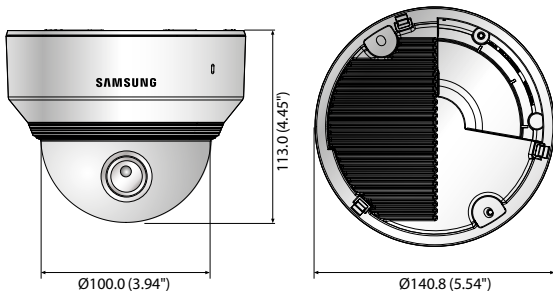

## Key Features

- Max. 12megapixel (4000 x 3000) resolution
- Max. 20fps@12M, Max.30fps@8M
- 0.3Lux@F1.6 (Color), 0Lux (B/W : IR LED on)
- 4.5 ~ 10mm (2.2x) motorized varifocal lens
- H.265, H.264, MJPEG support
- Day & Night (ICR), WDR (120dB), Simple focus, P-Iris
- Motion detection, Defocus detection, Tampering
- SD/SDHC/SDXC memory slot (Max, 128GB), NAS, Local PC support
- Hallway view (Rotate 90° / 270°)
- WiseStream support, Digital auto tracking
- IK08, Bi-directional audio support

## Dimensions

Unit : mm (inch)