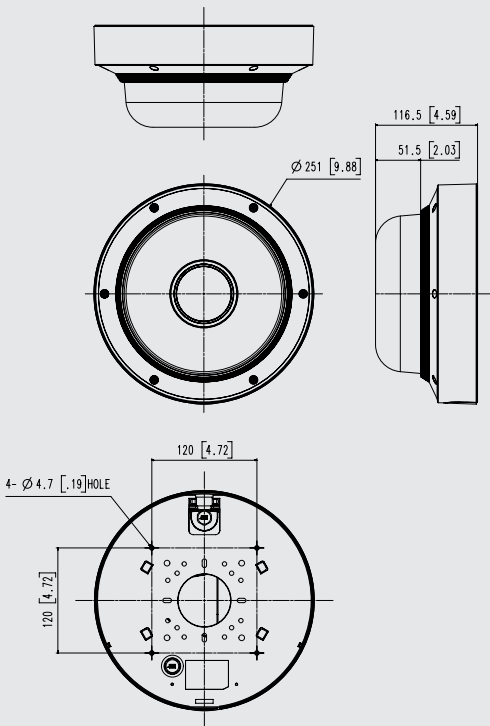

Key Features

- 2MP x 3ch Multi-directional camera
- Max. 30fps (H.265, H.264, MJPEG)
- 3.0~6.0mm(2x) motorized varifocal lens
- H.265, H.264, MJPEG codec, Multi streaming
- Video analytics, WiseStreamII
- IP66, IK10, NEMA4X

Dimensions

Unit:mm(inch)

PNM-8082VT

NETWORK

Security	HTTPS(SSL) Login Authentication Digest Login Authentication IP Address Filtering User access log 802.1X Authentication(EAP-TLS, EAP-LEAP) Device Certificate(Hanwha Techwin Root CA)
Application Programming Interface	ONVIF Profile S/G/T SUNAPI(HTTP API)

GENERAL

Webpage Language	English, Korean, Chinese, French, Italian, Spanish, German, Japanese, Russian, Swedish,, Portuguese, Czech, Polish, Turkish, Dutch, Hungarian, Greek
Edge Storage	Micro SD/SDHC/SDXC 2slot 512x2GB
Memory	TBD

ENVIRONMENTAL & ELECTRICAL

Operating Temperature / Humidity	-40°C~+55°C(-40°F~+131°F) / Less than 95% RH (Non condensing) *Start up should be above at -35°C
Storage Temperature / Humidity	-50°C~+60°C(-58°F~+140°F) / Less than 90% RH
Certification	IP66, IK10, NEMA4X
Input Voltage	PoE+
Power Consumption	TBD

MECHANICAL

Colour / Material	White / Aluminum
RAL Code	RAL9003
Product dimensions / weight	$\varnothing 251 \times 116.5$mm / 3Kg

DORI (EN62676-4 STANDARD)

Detect (25PPM/ 8PPF)	Wide: 28.4m(11.18ft) / Tele: 71.8m(28.27ft)
Observe (63PPM/ 19PPF)	Wide: 11.4m(4.49ft) / Tele: 28.7m(11.30ft)
Recognize (125PPM/ 38PPF)	Wide: 5.7m(2.24ft) / Tele: 14.4m(5.67ft)
Identify (250PPM/ 76PPF)	Wide: 2.8m(1.10ft) / Tele: 7.8m(3.07ft)

* The latest product information / specification can be found at hanwha-security.com

* Design and specifications are subject to change without notice.

* Wisenet is the proprietary brand of Hanwha Techwin.