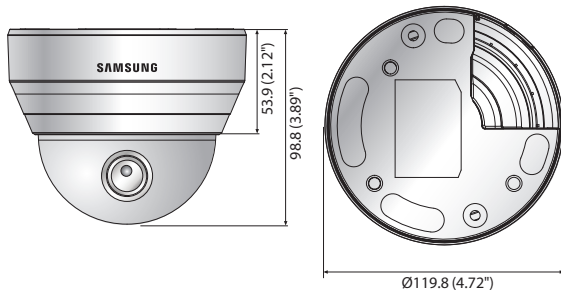

## Key Features

- Max. 2megapixel (1920 x 1080) resolution
- 2.8 ~ 12mm (4.3x) varifocal lens
- Max. 30fps@2M all resolutions (H.265/H.264)
- H.265, H.264, MJPEG codec supported, Multiple streaming
- Motion detection, Tampering, Defocus detection
- micro SD/SDHC/SDXC memory slot (Max. 128GB), PoE / 12V DC
- IR viewable length 20m
- Hallway view support (Rotate 90°/270°)
- LDC support (Lens Distortion Correction)

## Dimensions

Unit : mm (inch)