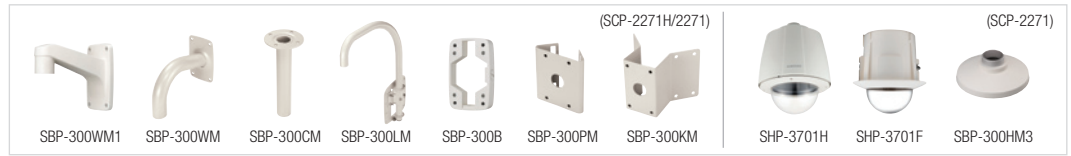

Accessories (Optional)

Design and specifications are subject to change without notice.

■ DISTRIBUTED BY

SAMSUNG TECHWIN

SAMSUNG TECHWIN CO., LTD.

701, Sampyeong-dong, Bundang-gu, Seongnam-si, Gyeonggi-do Korea 463-400
Tel : +82-70-7147-8741~8749, 8752~8760 Fax : +82-31-8018-3745
www.samsungsecurity.com www.samsungcctv.com

SAMSUNG TECHWIN AMERICA INC.

SAMSUNG TECHWIN EUROPE LTD.

TIANJIN SAMSUNG TECHWIN OPTO-ELECTRONICS CO., LTD.