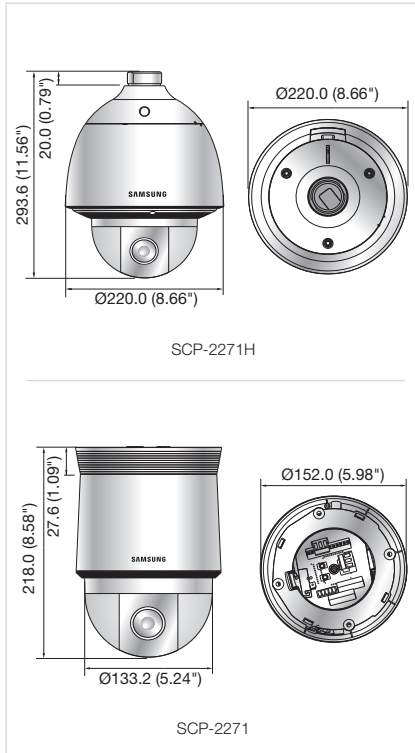

Dimensions

Unit : mm (inch)

The Eco mark represents Samsung Techwin's will to create environment-friendly products, and indicates that the product satisfies the EU RoHS Directive.