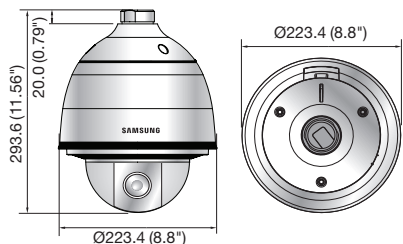

SNP-L5233H/L5233

1.3Megapixel HD 23x Network PTZ Dome Camera

SNP-L5233H

SNP-L5233

Key Features

- Max. 1.3M (1280 x 1024) resolution
- 16 : 9 HD (720p) resolution support
- 4.44 ~ 102.1mm (23x) optical zoom, 12x digital zoom
- 0.05Lux@F1.6 (Color), 0.005Lux@F1.6 (B/W)
- H.264, MJPEG dual codec, Multiple streaming
- Day & Night (ICR), WDR (100dB), Intelligent video analytics
- PoE+, SD/SDHC/SDXC memory slot, Bi-directional audio support
- IP66 / IK10 (SNP-L5233H), IK10 (SNP-L5233 + SHP-3701H only)

Dimensions

Unit : mm (inch)

SNP-L5233H

SNP-L5233

Accessories (Optional)

* Data recorded on an SD memory card may be lost or damaged by data access during power-off, mechanical shock, memory card detachment, or other operations. Data loss or damage can also occur when a memory card reaches end of life, which varies according to operational conditions. No guarantee is given against damage (including passive damage).