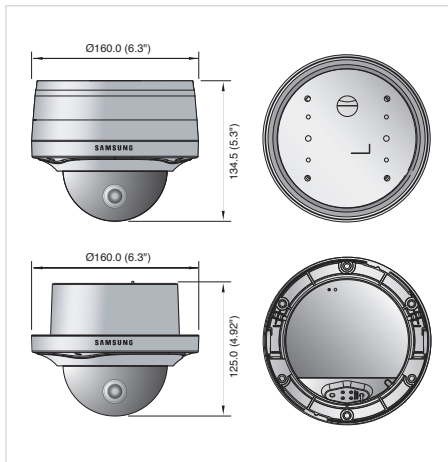

Dimensions

Unit : mm (inch)

SAMSUNG TECHWIN AMERICA Inc.
100 Challenger Road, Suite 700, Ridgefield Park, NJ 07660, UNITED STATES
Tel Free : 1-877-213-1222 Fax : 1-201-373-0124
www.samsungsecurityusa.com

The **Eco mark** represents Samsung Techwin's will to create environment-friendly products, and indicates that the product satisfies the EU RoHS Directive.

Design and specifications are subject to change without notice.

■ DISTRIBUTED BY