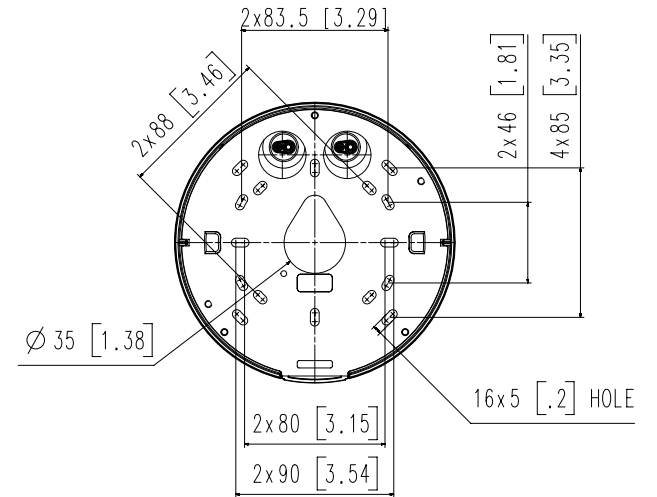

Mechanical

Color / Material	White / Aluminum Hard-coated window
RAL Code	RAL9003
Product Dimensions / Weight	Ø93.4x298.4mm(Ø3.68"x11.75"), 2200g(4.85 lb)

DORI (EN62676-4 standard)

Detect (25PPM/ 8PPF)	Wide: 44.8m(147.02ft) / Tele: 151.3m(496.29ft)
Observe (63PPM/ 19PPF)	Wide: 17.9m(58.81ft) / Tele: 60.5m(198.52ft)
Recognize (125PPM/ 38PPF)	Wide: 9.0m(29.4ft) / Tele: 30.3m(99.26ft)
Identify (250PPM/ 76PPF)	Wide: 4.5m(14.7ft) / Tele: 15.1m(49.63ft)

3	-	
2	-	
1	XNO-9083R / 8083R / 6083R	'21.07.12
No.	MODEL NAME	DATE
Unit:mm[inch]		SCALE:1/1
Hanwha Techwin		